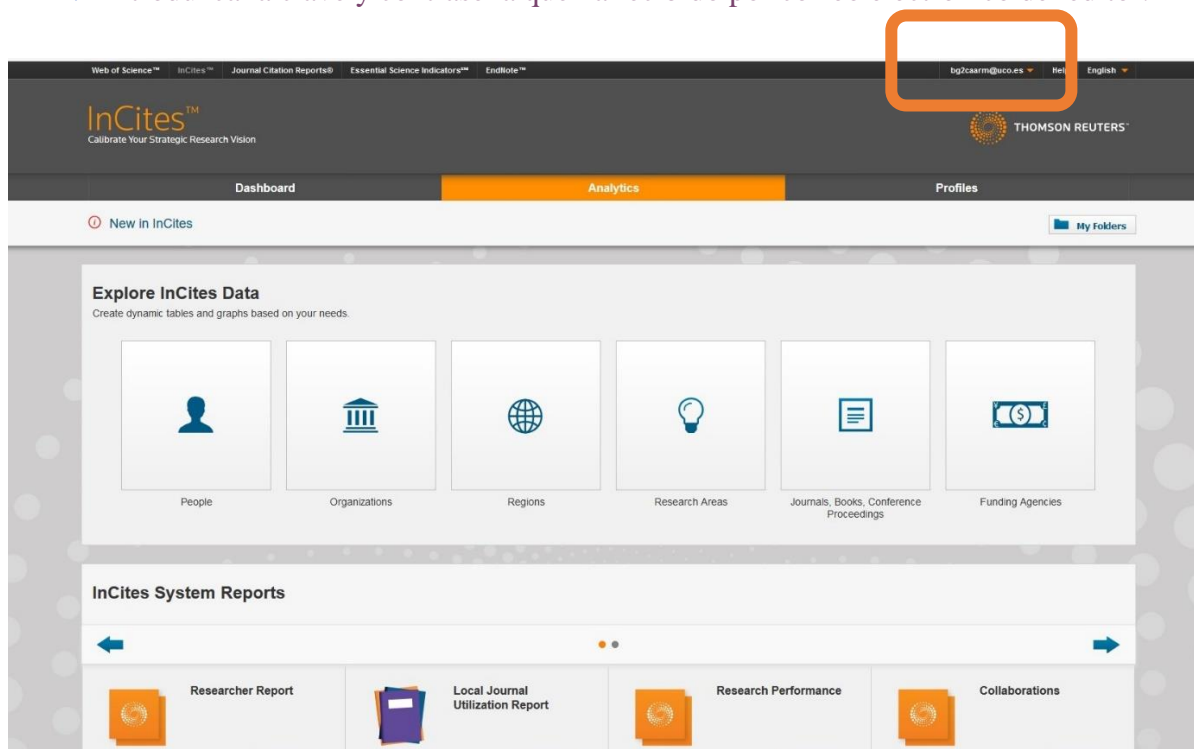

4. Introduzca la clave y contraseña que ha recibido por correo electrónico del editor.